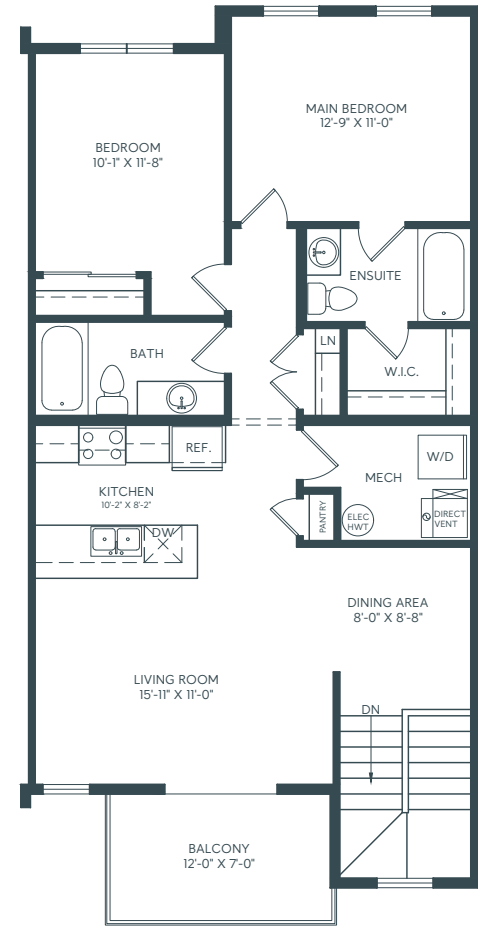

J1

JASPER TOWNHOME

1,072 SQ. FT. END UNIT

2 BED | 2 BATH INCL. ENSUITE & WIC, BALCONY & DEN

LOWER/ENTRY

Lower Floor: 147 sq/ft
Garage: 264 sq/ft

MAIN

Second Floor: 898 sq/ft

Main Floor: 1028 sq/ft

Windows and boxouts may vary.

Square footage and room dimensions are based on architectural drawings and measurements. Furniture layouts depict standard furnishing sizes. All sizes and dimensions are approximate. Information is deemed accurate, but not guaranteed. Errors and omissions excepted.

Main Floor: 926 sq/ft

Windows and boxouts may vary.

Square footage and room dimensions are based on architectural drawings and measurements. Furniture layouts depict standard furnishing sizes. All sizes and dimensions are approximate. Information is deemed accurate, but not guaranteed. Errors and omissions excepted.