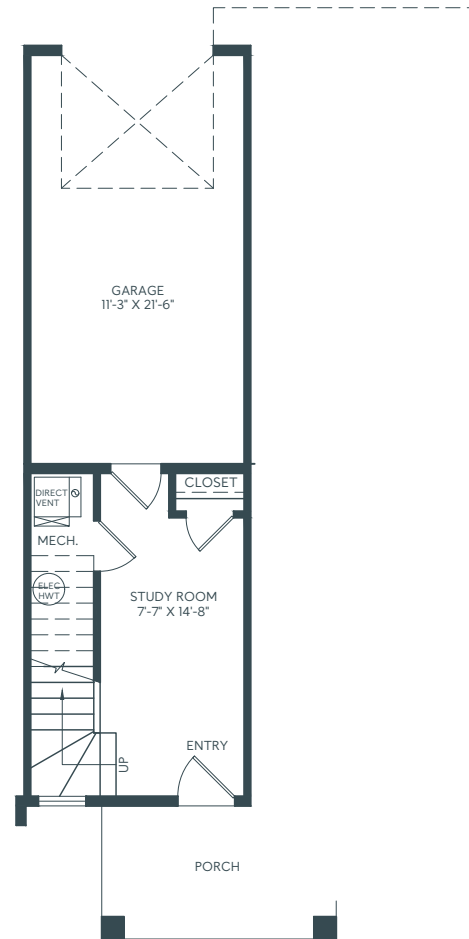

Main Floor: 1028 sq/ft

Windows and boxouts may vary.

Square footage and room dimensions are based on architectural drawings and measurements. Furniture layouts depict standard furnishing sizes. All sizes and dimensions are approximate. Information is deemed accurate, but not guaranteed. Errors and omissions excepted.

elkwood
TOWNHOMES

J3

JASPER TOWNHOME

1073 SQ. FT. INNER UNIT

2 BED | 2 BATH INCL. ENSUITE & WIC, BALCONY & DEN

LOWER/ENTRY

Lower Floor: 147 sq/ft
Garage: 264 sq/ft

MAIN

Main Floor: 926 sq/ft

Windows and boxouts may vary.

Square footage and room dimensions are based on architectural drawings and measurements. Furniture layouts depict standard furnishing sizes. All sizes and dimensions are approximate. Information is deemed accurate, but not guaranteed. Errors and omissions excepted.