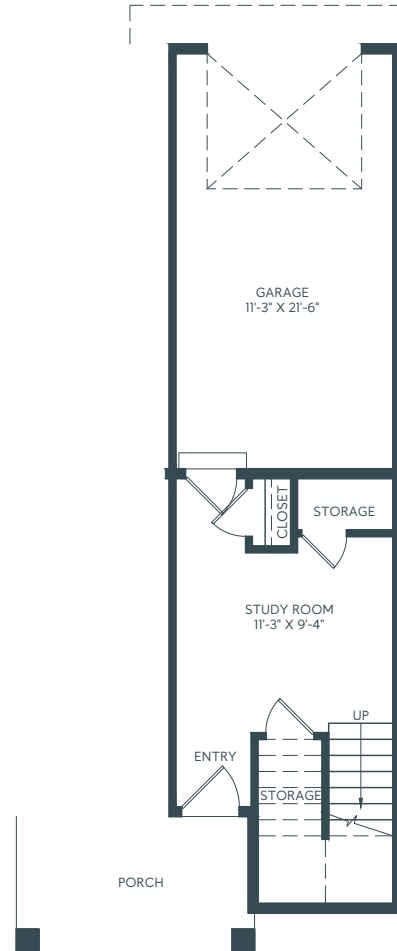

elkwood
TOWNHOMES

J2

JASPER TOWNHOME

1,284 SQ. FT. END UNIT

2 BED | 2 BATH INCL. ENSUITE & WIC, BALCONY & DEN

LOWER/ENTRY

Lower Floor: 256 sq/ft
Garage: 264 sq/ft

MAIN

Main Floor: 1028 sq/ft

Windows and boxouts may vary.

Square footage and room dimensions are based on architectural drawings and measurements. Furniture layouts depict standard furnishing sizes. All sizes and dimensions are approximate. Information is deemed accurate, but not guaranteed. Errors and omissions excepted.

Main Floor: 926 sq/ft

Windows and boxouts may vary.

Square footage and room dimensions are based on architectural drawings and measurements. Furniture layouts depict standard furnishing sizes. All sizes and dimensions are approximate. Information is deemed accurate, but not guaranteed. Errors and omissions excepted.