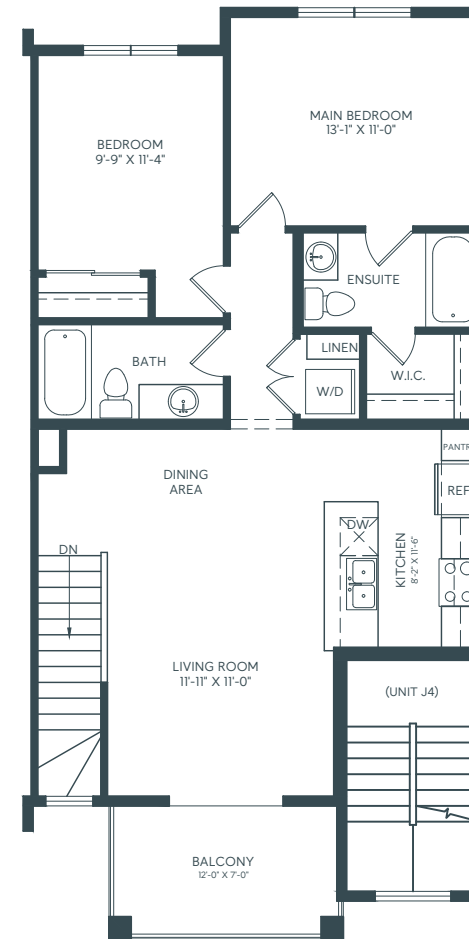

J1

JASPER TOWNHOME

1,072 SQ. FT. END UNIT

2 BED | 2 BATH INCL. ENSUITE & WIC, BALCONY & DEN

LOWER/ENTRY

Lower Floor: 147 sq/ft
Garage: 264 sq/ft

MAIN

Second Floor: 898 sq/ft

Main Floor: 1028 sq/ft

Windows and boxouts may vary.

Square footage and room dimensions are based on architectural drawings and measurements. Furniture layouts depict standard furnishing sizes. All sizes and dimensions are approximate. Information is deemed accurate, but not guaranteed. Errors and omissions excepted.

elkwood
TOWNHOMES

J3

JASPER TOWNHOME

1073 SQ. FT. INNER UNIT

2 BED | 2 BATH INCL. ENSUITE & WIC, BALCONY & DEN

LOWER/ENTRY

Lower Floor: 147 sq/ft
Garage: 264 sq/ft

MAIN

Main Floor: 926 sq/ft

Windows and boxouts may vary.

Square footage and room dimensions are based on architectural drawings and measurements. Furniture layouts depict standard furnishing sizes. All sizes and dimensions are approximate. Information is deemed accurate, but not guaranteed. Errors and omissions excepted.