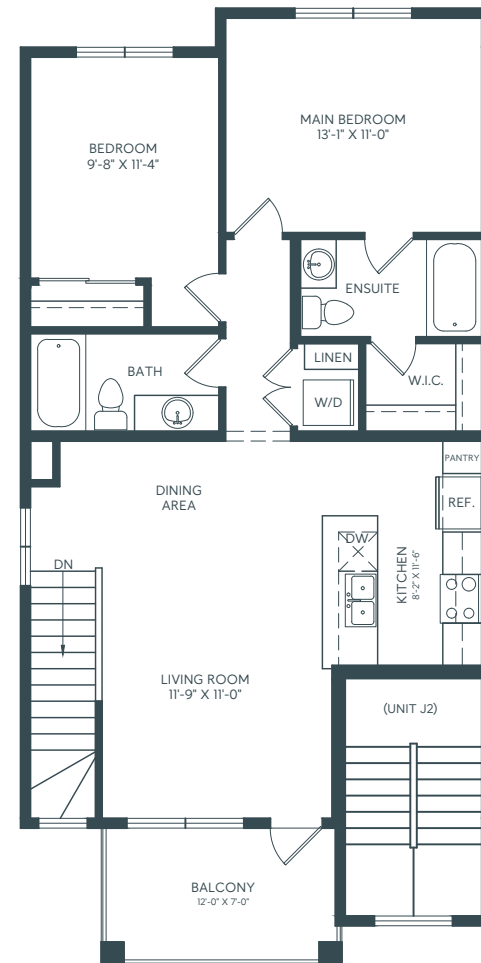

J1

JASPER TOWNHOME

1,072 SQ. FT. END UNIT

2 BED | 2 BATH INCL. ENSUITE & WIC, BALCONY & DEN

LOWER/ENTRY

Lower Floor: 147 sq/ft
Garage: 264 sq/ft

MAIN

Second Floor: 898 sq/ft

Windows and boxouts may vary.

Square footage and room dimensions are based on architectural drawings and measurements. Furniture layouts depict standard furnishing sizes. All sizes and dimensions are approximate. Information is deemed accurate, but not guaranteed. Errors and omissions excepted.

Main Floor: 1028 sq/ft

Windows and boxouts may vary.

Square footage and room dimensions are based on architectural drawings and measurements. Furniture layouts depict standard furnishing sizes. All sizes and dimensions are approximate. Information is deemed accurate, but not guaranteed. Errors and omissions excepted.

Main Floor: 926 sq/ft

Windows and boxouts may vary.

Square footage and room dimensions are based on architectural drawings and measurements. Furniture layouts depict standard furnishing sizes. All sizes and dimensions are approximate. Information is deemed accurate, but not guaranteed. Errors and omissions excepted.