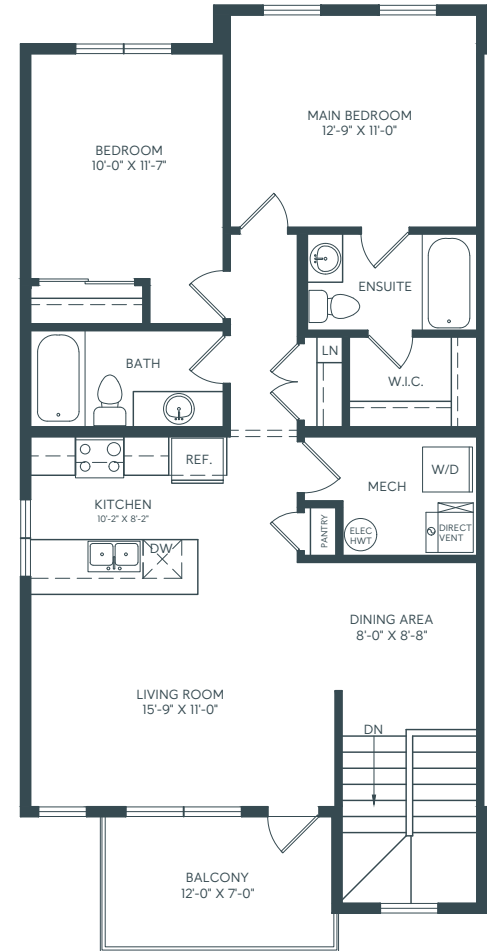

J1

JASPER TOWNHOME

1,072 SQ. FT. END UNIT

2 BED | 2 BATH INCL. ENSUITE & WIC, BALCONY & DEN

LOWER/ENTRY

Lower Floor: 147 sq/ft
Garage: 264 sq/ft

MAIN

Second Floor: 898 sq/ft

Windows and boxouts may vary.

Square footage and room dimensions are based on architectural drawings and measurements. Furniture layouts depict standard furnishing sizes. All sizes and dimensions are approximate. Information is deemed accurate, but not guaranteed. Errors and omissions excepted.

Main Floor: 1028 sq/ft

Windows and boxouts may vary.

Square footage and room dimensions are based on architectural drawings and measurements. Furniture layouts depict standard furnishing sizes. All sizes and dimensions are approximate. Information is deemed accurate, but not guaranteed. Errors and omissions excepted.

Main Floor: 926 sq/ft

Windows and boxouts may vary.

Square footage and room dimensions are based on architectural drawings and measurements. Furniture layouts depict standard furnishing sizes. All sizes and dimensions are approximate. Information is deemed accurate, but not guaranteed. Errors and omissions excepted.