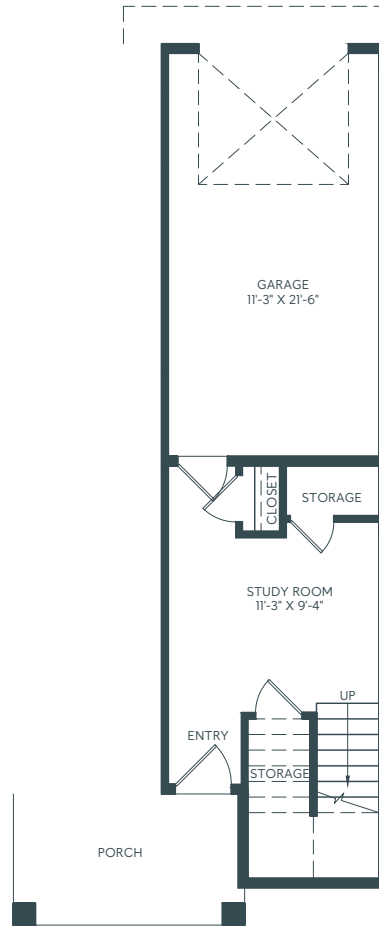

Main Floor: 1028 sq/ft

Windows and boxouts may vary.

Square footage and room dimensions are based on architectural drawings and measurements. Furniture layouts depict standard furnishing sizes. All sizes and dimensions are approximate. Information is deemed accurate, but not guaranteed. Errors and omissions excepted.

Main Floor: 926 sq/ft

Windows and boxouts may vary.

Square footage and room dimensions are based on architectural drawings and measurements. Furniture layouts depict standard furnishing sizes. All sizes and dimensions are approximate. Information is deemed accurate, but not guaranteed. Errors and omissions excepted.

elkwood
TOWNHOMES

J4

JASPER TOWNHOME

1,284 SQ. FT. INNER UNIT

2 BED | 2 BATH INCL. ENSUITE & WIC, BALCONY & DEN

LOWER/ENTRY

Lower Floor: 256 sq/ft
Garage: 264 sq/ft

MAIN