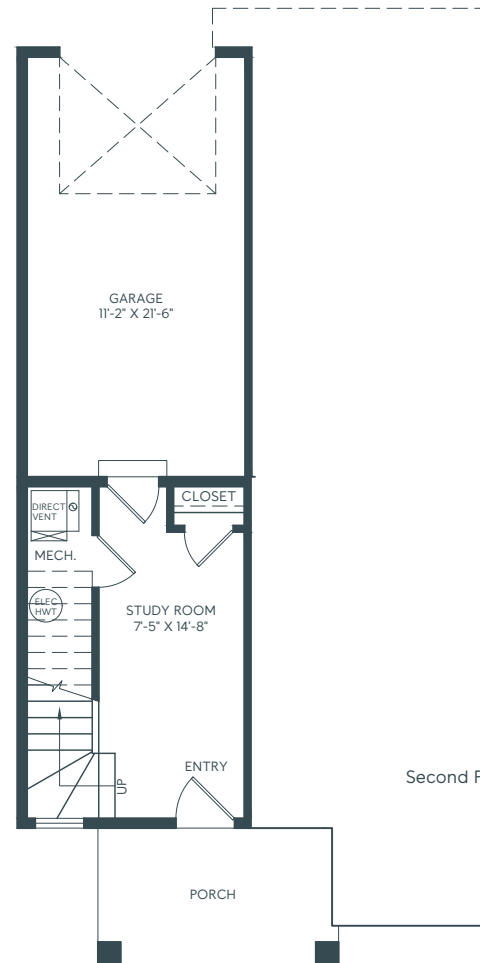

J1

JASPER TOWNHOME

1,072 SQ. FT. END UNIT

2 BED | 2 BATH INCL. ENSUITE & WIC, BALCONY & DEN

LOWER/ENTRY

Lower Floor: 147 sq/ft
Garage: 264 sq/ft

MAIN

Second Floor: 898 sq/ft

Windows and boxouts may vary.

Square footage and room dimensions are based on architectural drawings and measurements. Furniture layouts depict standard furnishing sizes. All sizes and dimensions are approximate. Information is deemed accurate, but not guaranteed. Errors and omissions excepted.

Main Floor: 1028 sq/ft

Windows and boxouts may vary.

Square footage and room dimensions are based on architectural drawings and measurements. Furniture layouts depict standard furnishing sizes. All sizes and dimensions are approximate. Information is deemed accurate, but not guaranteed. Errors and omissions excepted.

Main Floor: 926 sq/ft

Windows and boxouts may vary.

Square footage and room dimensions are based on architectural drawings and measurements. Furniture layouts depict standard furnishing sizes. All sizes and dimensions are approximate. Information is deemed accurate, but not guaranteed. Errors and omissions excepted.